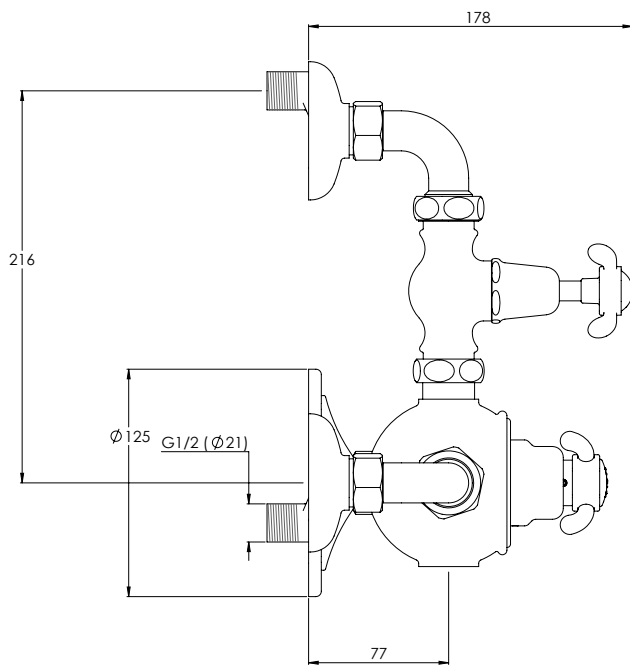

LEFROY BROOKS

IBROC HOUSE ESSEX ROAD
HODDESDON HERTS EN11 0QS UK
T: +44 (0)1992 708 316 F: +44 (0)1992 708 317

FRE8625

LA CHAPPELLE THERMOSTATIC VALVE WITH TOP
RETURN (EURO SPEC)

DIMENSIONAL DATA SHEET

DATE: 30/05/24

REVISION: A

COPYRIGHT © LBIP LTD. ALL RIGHTS RESERVED

DIMENSIONS IN MILLIMETRES

WHILST EVERY EFFORT IS MADE TO ENSURE THE ACCURACY OF THESE DATA SHEETS THEY ARE SUBJECT TO CHANGE WITHOUT NOTICE AS PART OF THE COMPANY'S PRODUCT DEVELOPMENT PROCESS