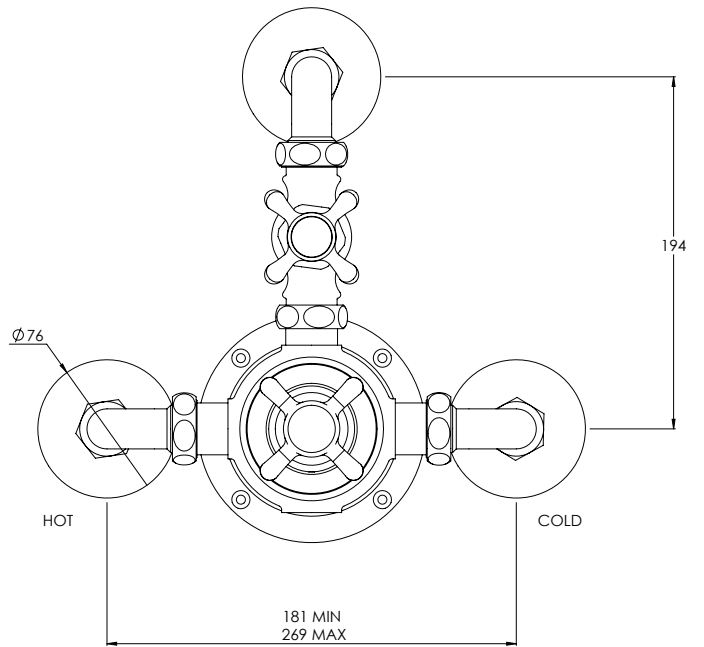

LEFROY BROOKS

IBROC HOUSE ESSEX ROAD
HODDESDON HERTS EN11 0QS UK
T: +44 (0)1992 708 316 F: +44 (0)1992 708 317

FRE8625

LA CHAPPELLE THERMOSTATIC VALVE WITH TOP
RETURN (EURO SPEC)

DIMENSIONAL DATA SHEET

DATE: 30/05/24

REVISION: A

COPYRIGHT © LBIP LTD. ALL RIGHTS RESERVED

DIMENSIONS IN MILLIMETRES

WHILST EVERY EFFORT IS MADE TO ENSURE THE ACCURACY OF THESE DATA SHEETS THEY ARE SUBJECT TO CHANGE WITHOUT NOTICE AS PART OF THE COMPANY'S PRODUCT DEVELOPMENT PROCESS